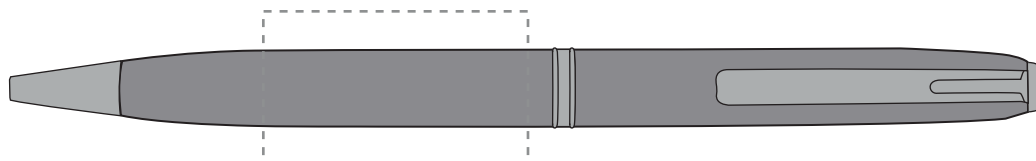

Your Ref:

Quantity:

Product Code: TPC580201

Our Ref:

Version: 1

Product Colour: LIGHT GREY

**PRINTING CONCERNS:**

We stock this item in the following colours

**PANTONE REFERENCE(S)**

● Engraving

ARTWORK SCALE 100%

ARTWORK SCALE 100%

Rotary Engrave Area:

35mm x 20mm

Product Image for visualisation  
- colours may vary

The dashed line is to demonstrate print area and will not appear on your printed item